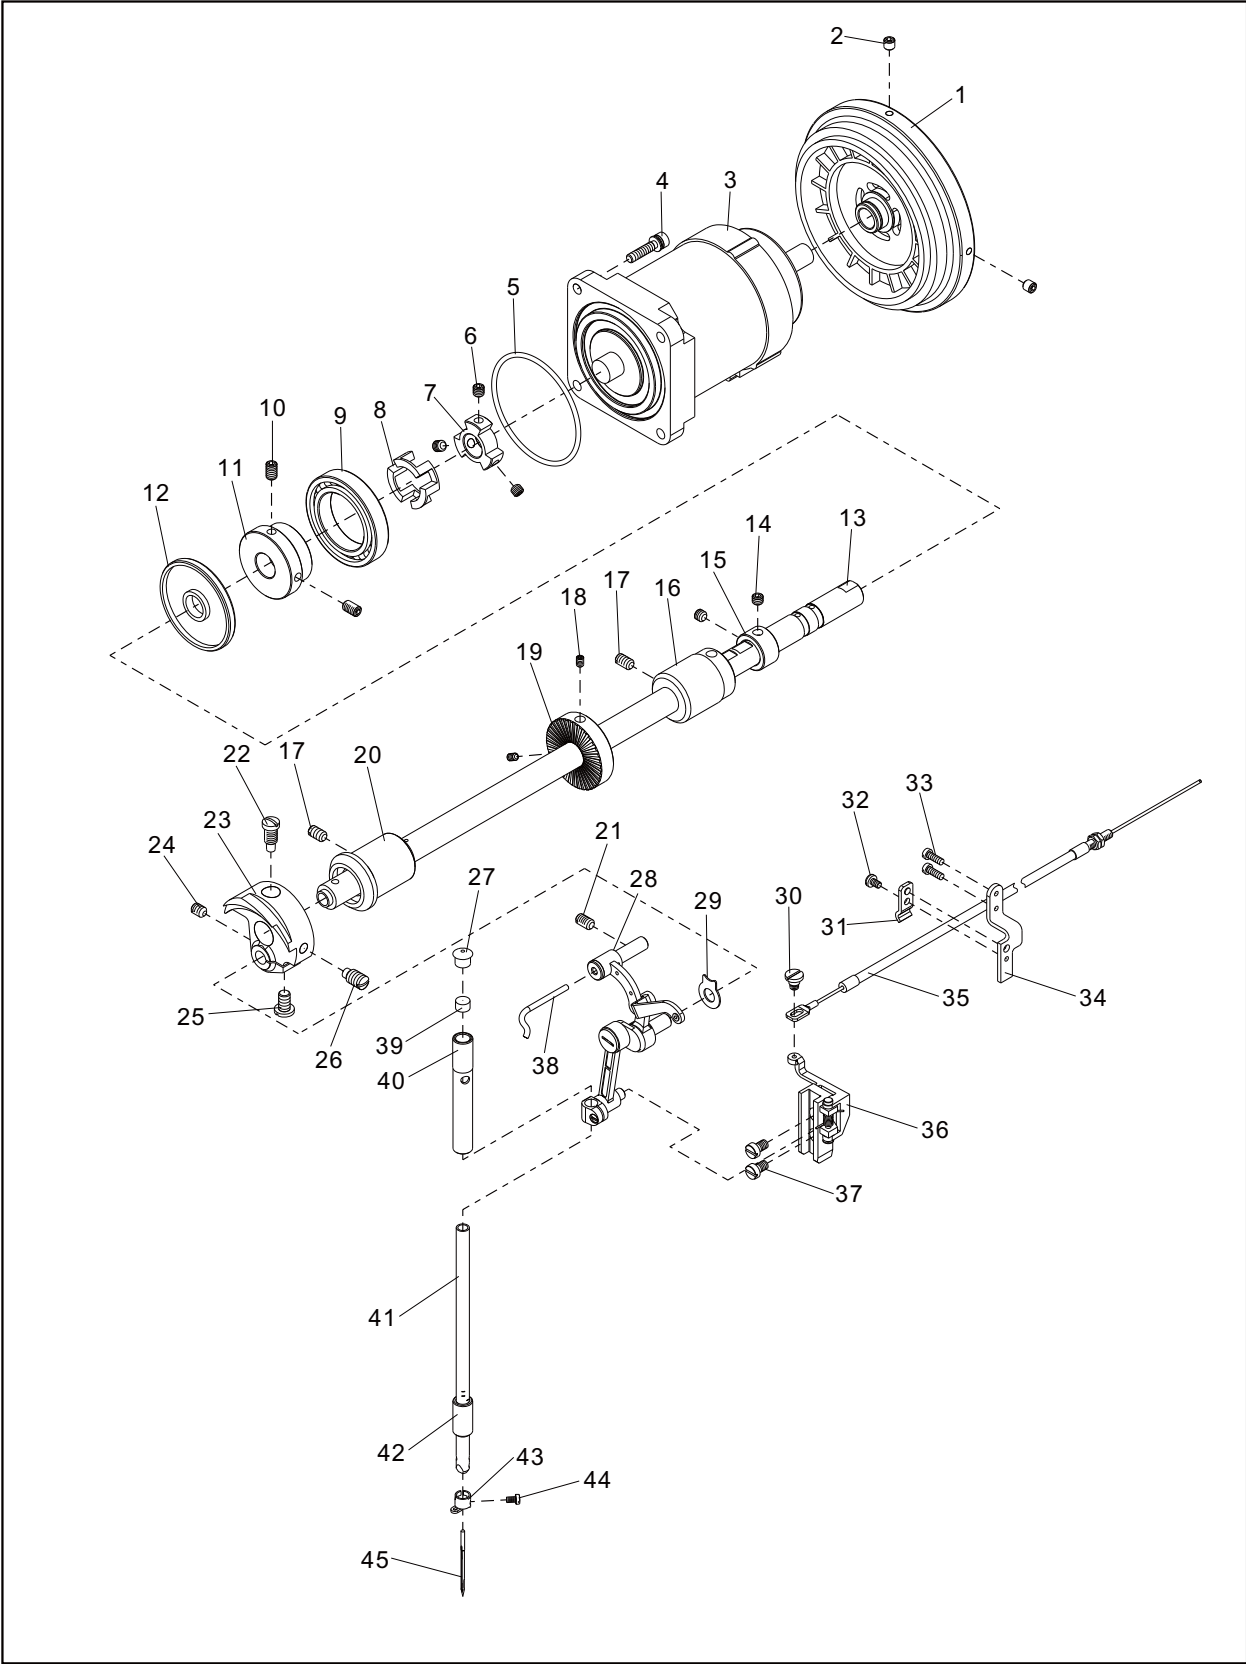

B. Needle bar & thread take-up mechanism

B. Needle bar & thread take-up mechanism

Ref. No.	Part No.	Description	QTY	Remark
1	20019071	Hand wheel	1	
2	10011232	Screw	2	
3	10053349	Motor	1	
4	10006157	Screw	4	
5	10003796	O ring	1	
6	10011232	Screw M6× 6	3	
7	10008908	Coupling ASM.	1	
8	10008909	Washer	1	
9	10024755	Bush.R	1	
10	10012161	Screw M6×0.75×10	2	
11	10046144	Connector	1	
12	10008803	Oil seal	1	
13	10051146	Pper shaft	1	
14	10012162	Screw M5× 5	2	
15	10051603	Collar	1	
16	10043332	Bush.M	1	
17	10010506	Screw	2	
18	10045042	Screw	2	
19	10045041	Screw SM9/32"×28	1	
20	10043335	Bush.L	1	
21	10043333	Screw	1	
22	10050400	Screw	1	
23	10043341	Thread take-up crank	1	
24	10043329	Screw	1	
25	10043340	Screw	1	
26	10010082	Screw	1	
27	10010587	Rubber cap	1	
28	10049432	Thread take-up lever set	1	
29	10043357	Washer	1	
30	10046141	Screw	1	Texi Walker WF AUT
31	10046135	Wire holder.D	1	Texi Walker WF AUT
32	10013518	Screw	1	Texi Walker WF AUT
33	10043556	Screw	2	Texi Walker WF AUT
34	10046150	Wire holder.U	1	Texi Walker WF AUT
35	10051112	Tension release wire	1	Texi Walker WF AUT
36	10050045	Needle bar slider guide rail assembly	1	Texi Walker WF AUT
	10055937	Needle bar slider guide rail	2	Texi Walker WF Servo
37	10043360	Screw	1	
38	10008062	Oil wick	1	
39	10043375	Felt	1	
40	10043362	Bush.U	1	
41	10051161	Needle bar	1	
42	10043365	Bush.D	1	
43	10005945	Thread guide	1	
44	10043367	Screw	1	
45	*	Needle	1