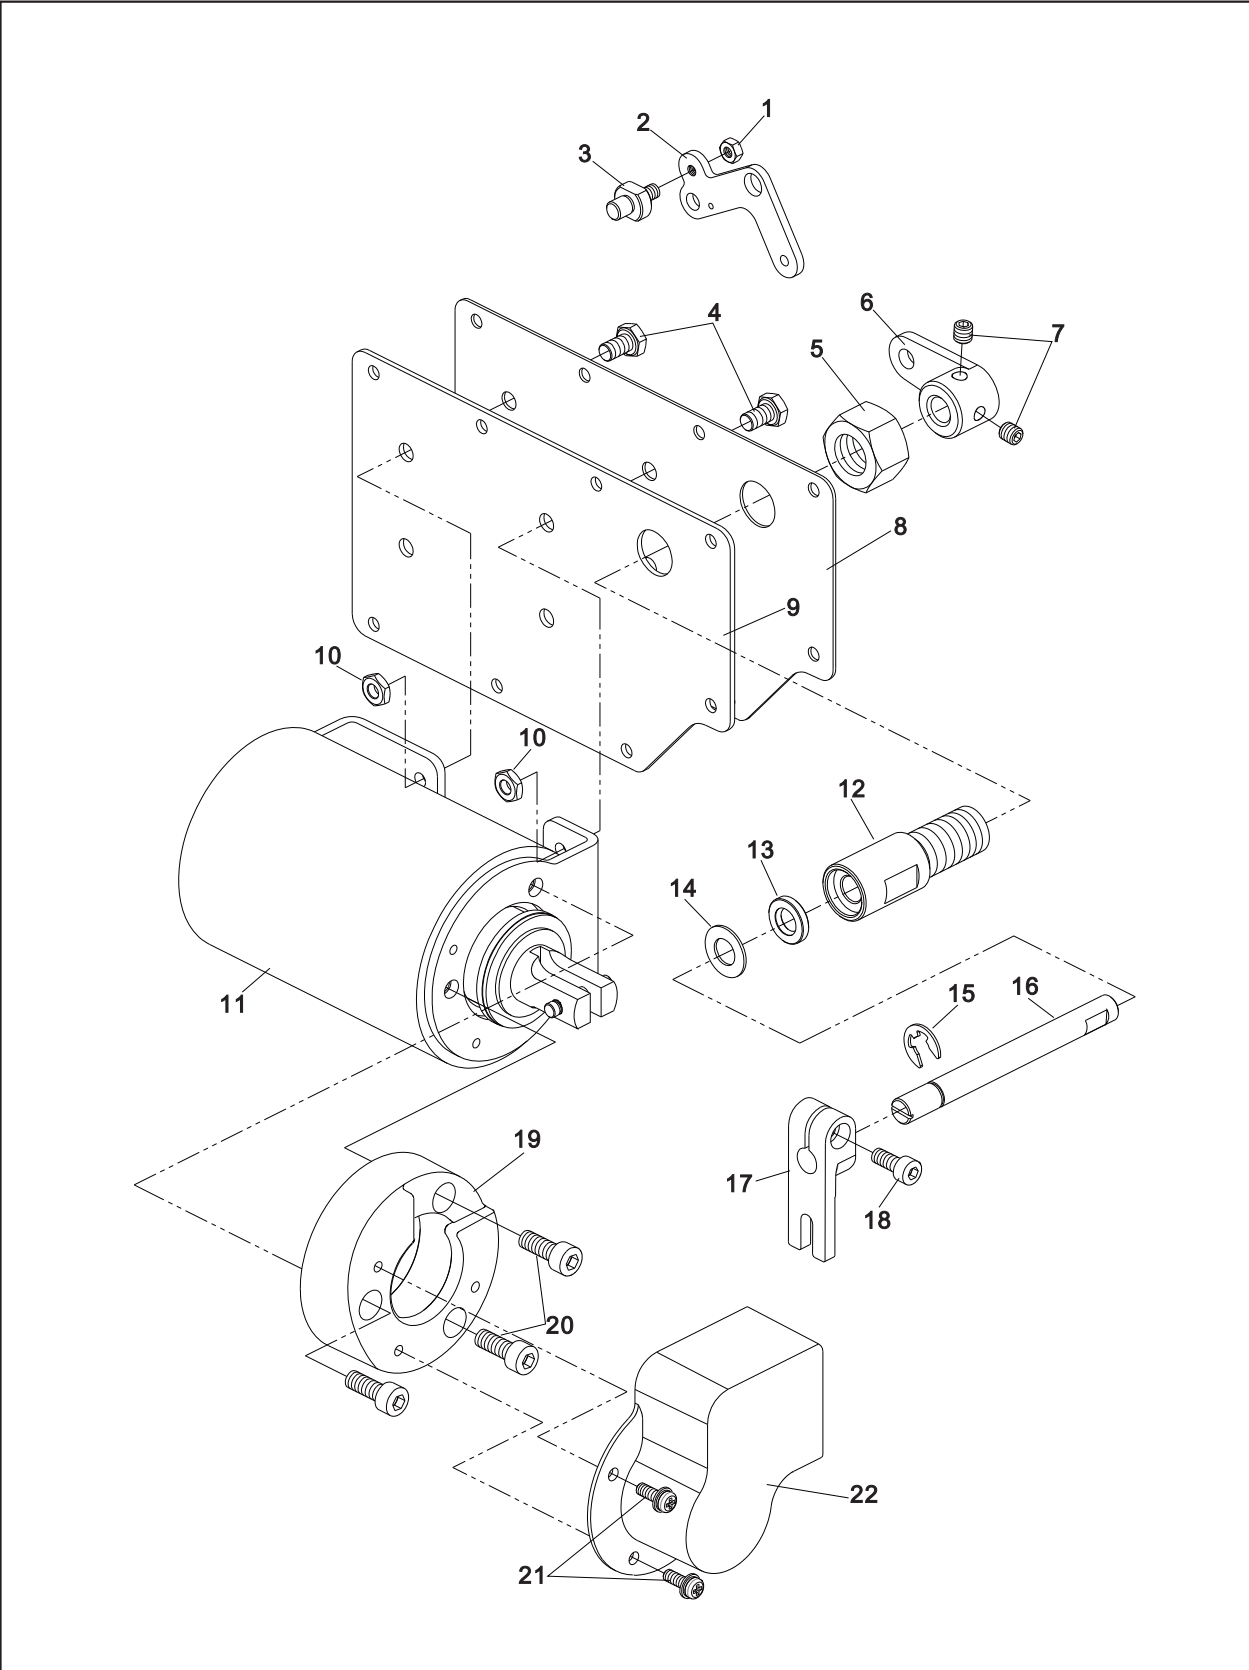

J. Presser foot lifter mechanism for TEXI Walker WF AUT

J. Presser foot lifter mechanism for TEXI Walker WF AUT

Ref. No.	Part No.	Description	QTY	Remark
1	10011682	Nut	1	
2	10052492	Lever	1	
3	10052493	Pin	1	
4	10003169	Screw	4	
5	10053187	Nut M16×1.5	1	
6	10052496	Presser foot rod	1	
7	10003151	Screw M6×6	2	
8	10052505	Side plate gasket	1	
9	20018808	Side plate	1	
10	10003032	Nut	4	
11	10052498	Presser foot electromagnet accy.	1	
12	10052494	Locating bush	1	
13	10013087	Oil seal	1	
14	10013099	Washer	1	
15	10003273	Check ring	1	
16	10052495	Live shaft	1	
17	10052497	Turn connecting rod	1	
18	10003162	Screw M5×12	1	
19	10053157	Limited block	1	
20	10003094	Screw M6×20	3	
21	10056322	Sheath	1	
22	10011199	Screw	3