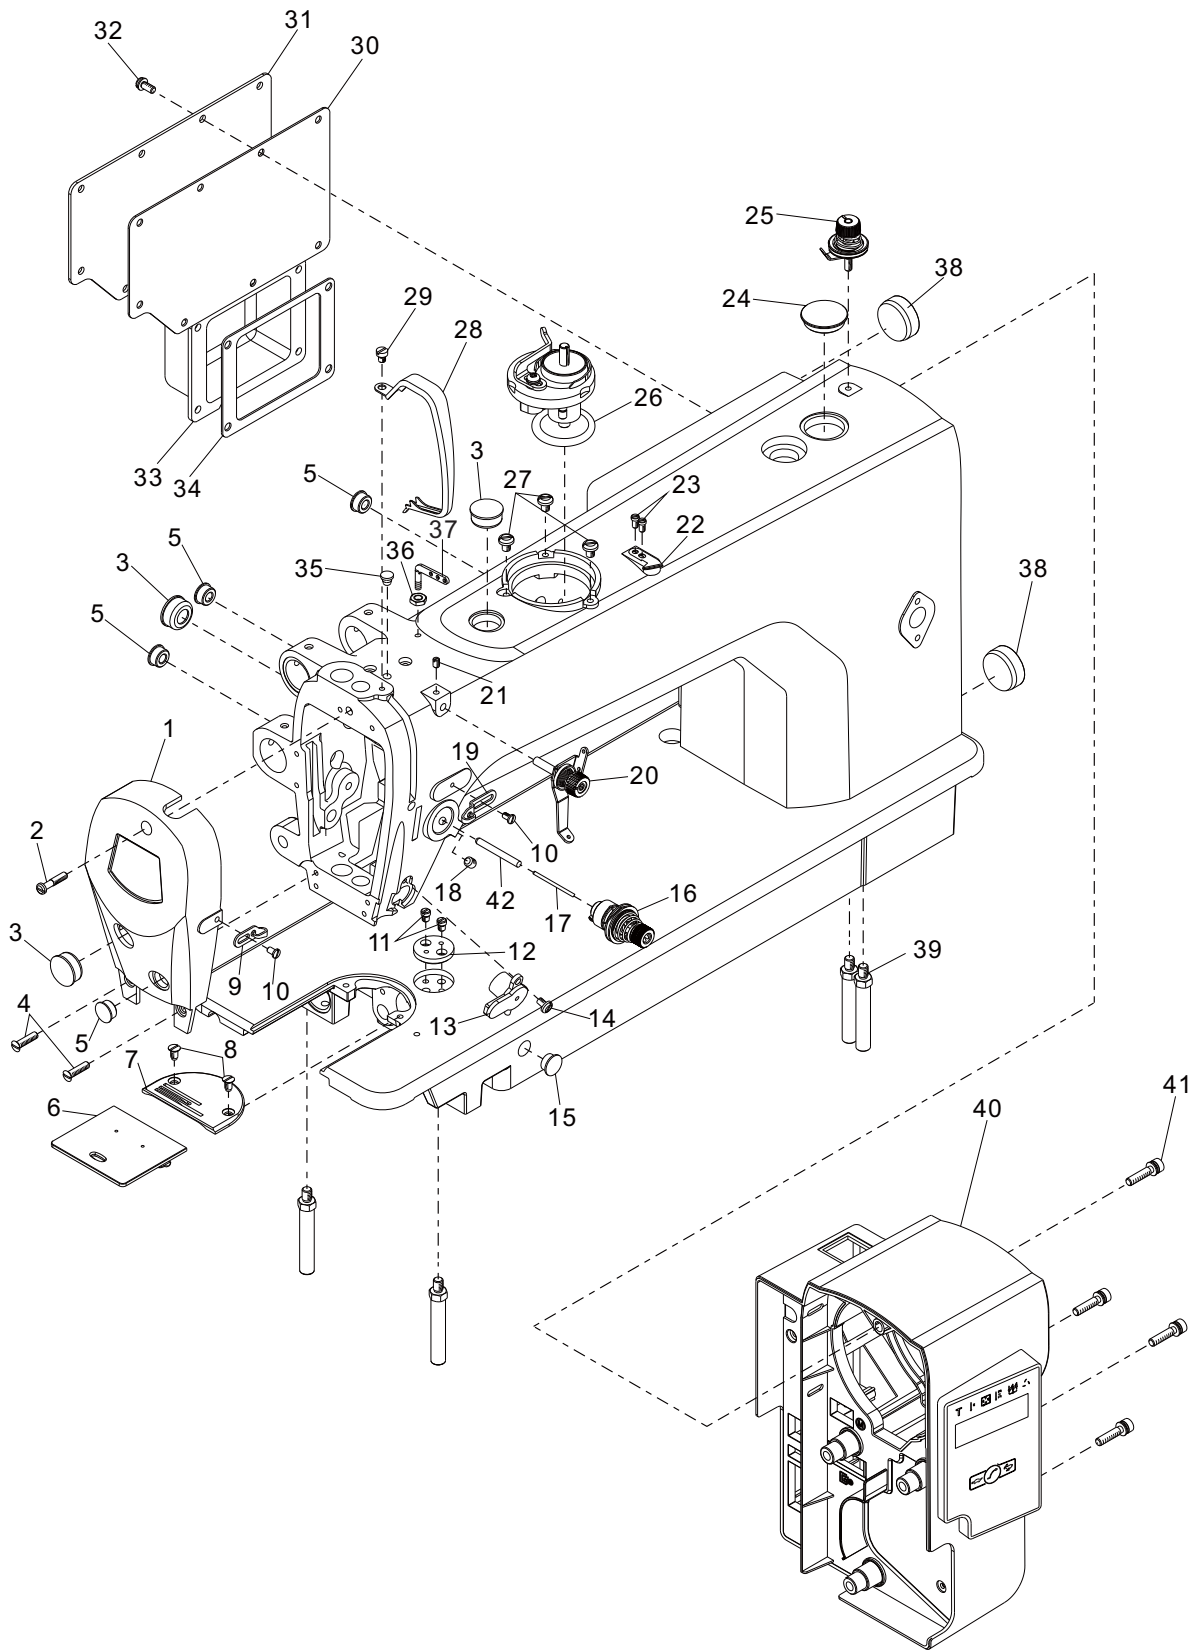

A. Casting mechanism

A. Casting mechanism

Ref. No.	Part No.	Description	QTY	Remark
1	20017920	Face plate	1	
2	10043309	Screw	1	
3	10043315	Rubber plug	3	
4	10048790	Screw	2	
5	10013171	Rubber plug	4	
6	10043597	Slid plate assy.	1	
7	10043304	Needle plate	1	
8	10043305	Screw	2	
9	10040996	Thread guide	1	
10	10043312	Screw	2	
11	10004374	Screw SM11/64"×40	2	
12	10004373	Scale base plate	1	
13	10051583	Bobbin thread tension ASM.	1	Texi Walker WF AUT
	10052840	Lower thread-guide	1	Texi Walker WF Servo
14	10010595	Screw M4×7.5	1	
15	10049739	Rubber plug	1	
16	10054478	Thread tension bracket assy.	1	
17	10052339	Tension release pin	1	Texi Walker WF Servo
	10051109	Tension release pin	1	Texi Walker WF AUT
18	10010678	Screw	1	
19	10043594	Thread guide	1	
20	10052960	Bobbin thread tension ASM.	1	
21	10045042	Set screw	2	
22	10011149	Knife	1	
23	10050423	Screw SM9/ 64"× 40	1	
24	10045754	Rubber plug	1	
25	10051431	Bobbin thread tension	1	
26	10031086	Bobbin winder	1	
27	10004380	Screw SM3/ 16"× 32	1	
28	20019074	Thread take-up lever cover	1	
29	10043360	Screw	1	
30	10051344	Side plate gasket	1	
31	20017919	Side plate	1	
32	10010030	Screw	10	
33	20019092	Solenoid cover	1	Texi Walker WF Servo
	20016032	Solenoid cover	1	Texi Walker WF AUT
34	10046248	Washer	1	
35	10043311	Rubber plug	1	
36	10012620	Nut	1	
37	10013602	Three-hole thread retainer	1	
38	10043588	Rubber plug(Φ27)	2	
39	10002577	Screw stud	4	
40	10062391 TEXI	Electronics control ASM. QD629	1	Texi Walker WF Servo
	10062383 TEXI	Electronics control ASM. QD628	1	Texi Walker WF AUT
41	10053435	Screw	4	
42	10046133	Pressure release lead	1	