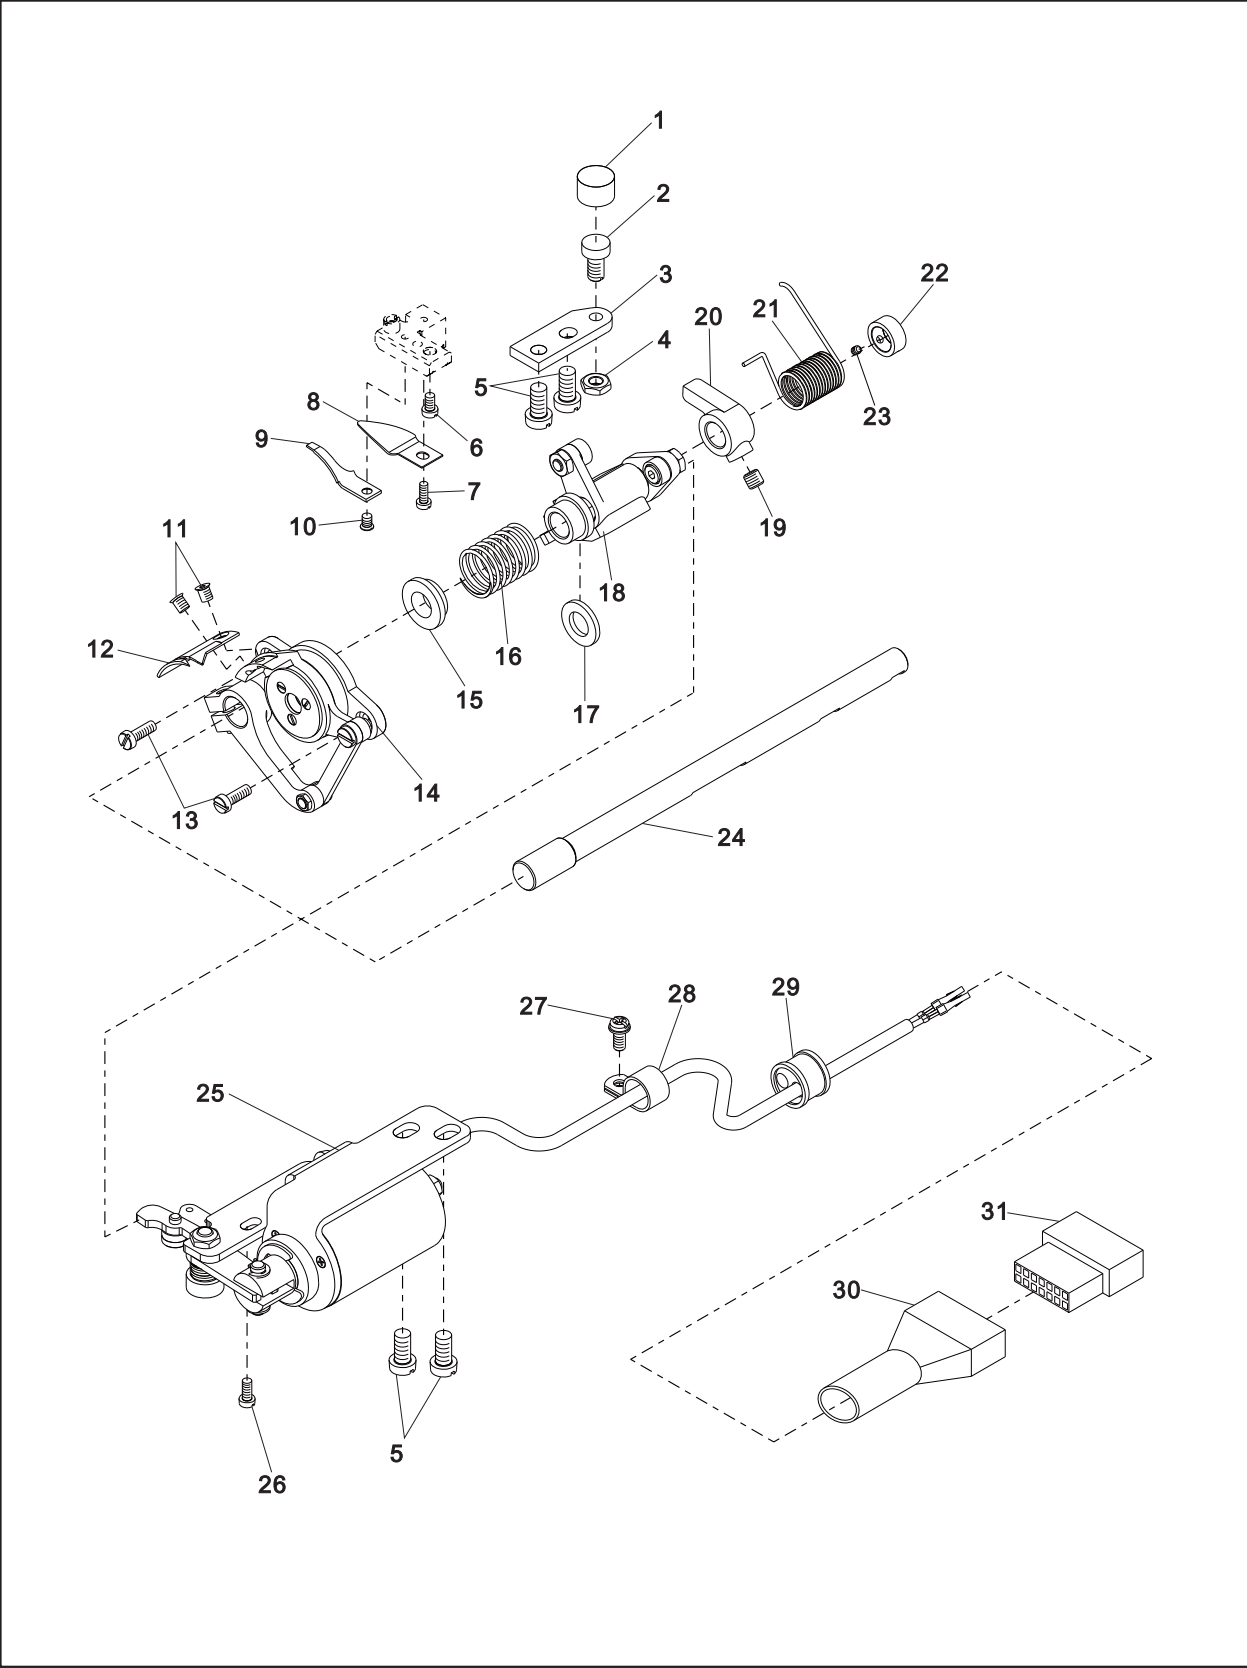

H. Thread trimming mechanism

H. Thread trimming mechanism

Ref. No.	Part No.	Description	QTY	Remark
1	10046242	Packing	1	Texi Walker WF AUT
2	10046241	Screw	1	Texi Walker WF AUT
3	10046223	Stopper plate	1	Texi Walker WF AUT
4	10046240	Nut	1	Texi Walker WF AUT
5	10045195	Screw	4	Texi Walker WF AUT
6	10043360	Screw	1	
7	10050584	Screw	1	Texi Walker WF AUT
8	10046206	Lower thread finger	1	Texi Walker WF AUT
9	10046207	Fixed knife	1	Texi Walker WF AUT
10	10011422	Screw SM9/64" x 40	1	Texi Walker WF AUT
11	10011588	Screw SM11/64" x 40	2	Texi Walker WF AUT
12	10046217	Movable knife	1	Texi Walker WF AUT
13	10043360	Screw	2	Texi Walker WF AUT
14	10050153	Round knife bracket assy	1	Texi Walker WF AUT
15	10046221	Collar	1	Texi Walker WF AUT
16	10046222	Spring	1	Texi Walker WF AUT
17	10046228	Plastic ring	1	Texi Walker WF AUT
18	10050044	Thread trimmer cam lever assy	1	Texi Walker WF AUT
19	10013538	Screw SM15/64" x 28	1	Texi Walker WF AUT
20	10046224	Positioning block	1	Texi Walker WF AUT
21	10046225	Spring	1	Texi Walker WF AUT
22	10046226	Collar	1	Texi Walker WF AUT
23	10023200	Screw	1	Texi Walker WF AUT
24	10046219	Thread trimmer cam lever shaft	1	Texi Walker WF AUT
25	10051671	Thread trimmer solenoid assy	1	Texi Walker WF AUT
26	10011101	Screw	1	Texi Walker WF AUT
27	10043325	Screw	1	Texi Walker WF AUT
28	10012464	Wire holder	1	Texi Walker WF AUT
29	10045842	Rubber cap	1	Texi Walker WF Servo
	10051772	Rubber cap	1	Texi Walker WF AUT
30	10046237	Cover	1	Texi Walker WF Servo
	10008407	Cover	1	Texi Walker WF AUT
31	10048314	Connector	1	Texi Walker WF Servo
	10021844	Connector	1	Texi Walker WF AUT