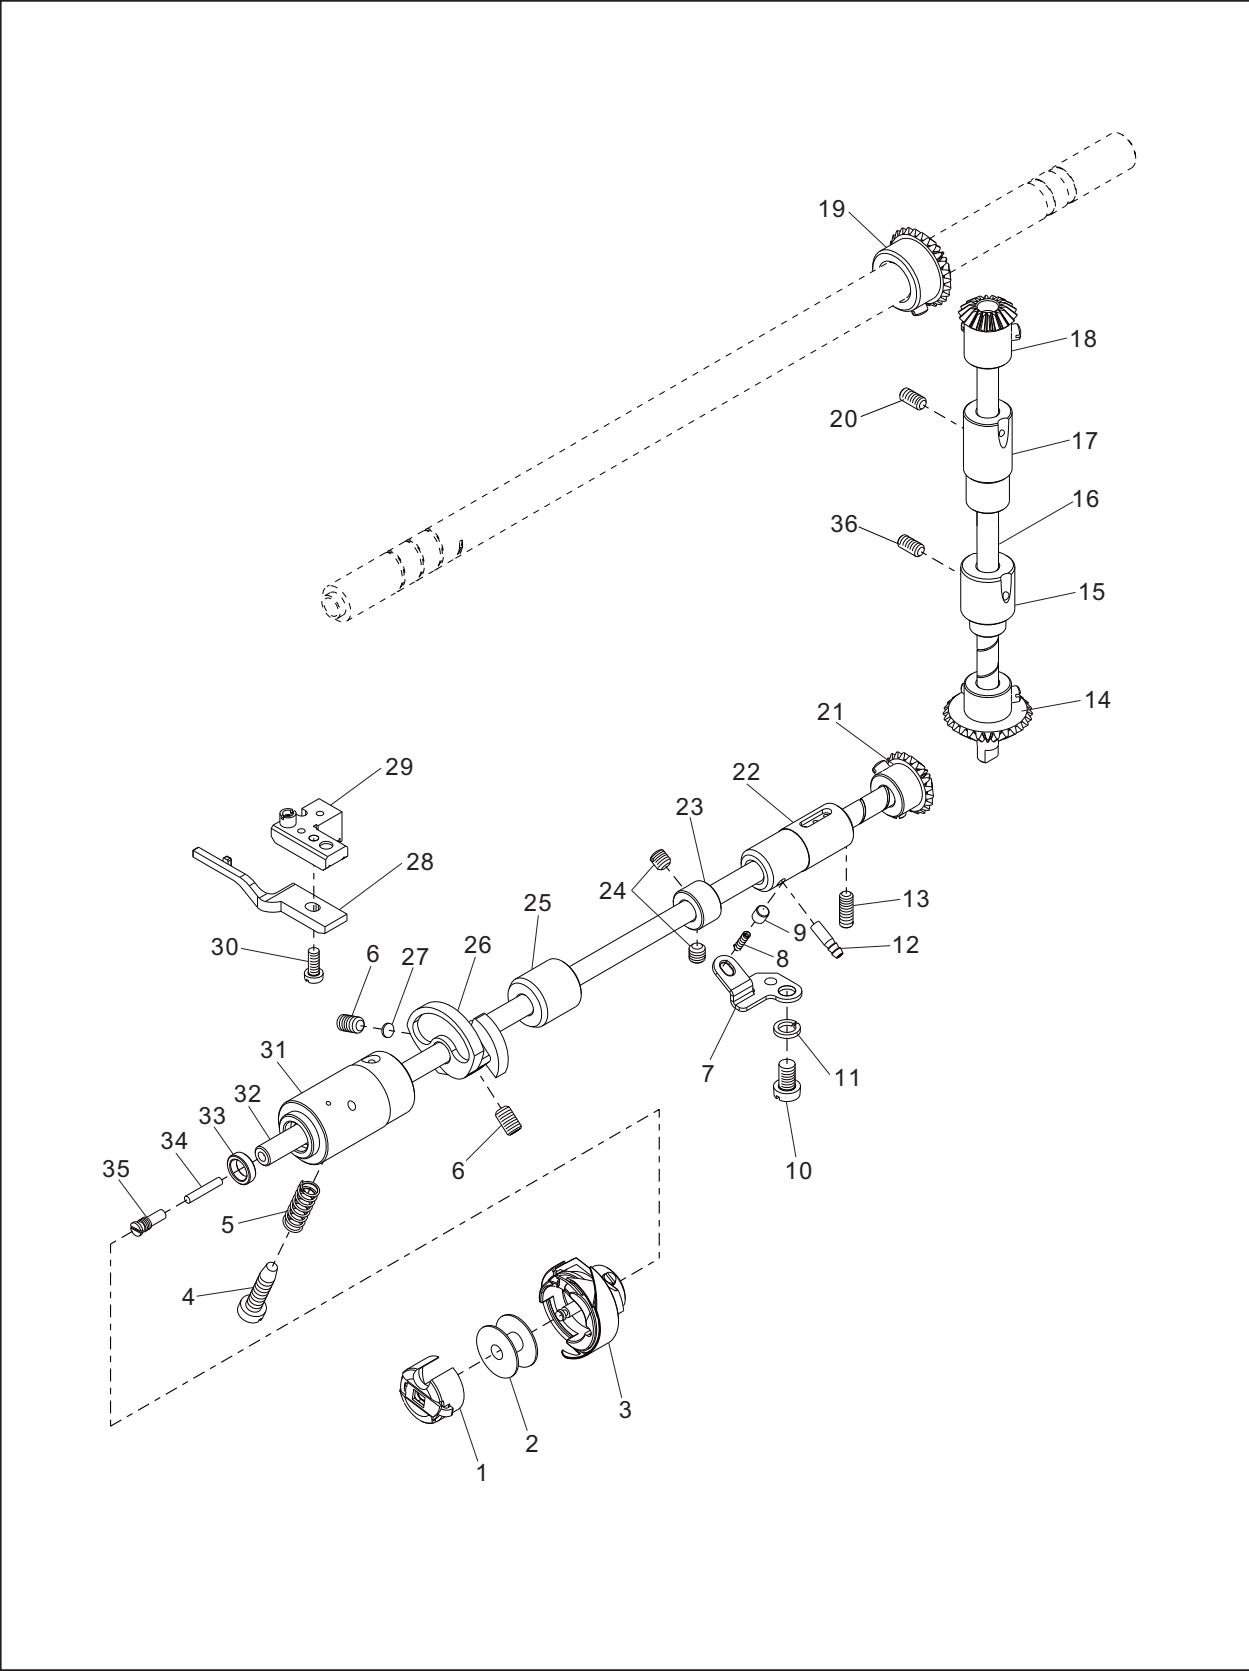

F. Hook mechanism

F. Hook mechanism

Ref. No.	Part No.	Description	QTY	Remark
1	10007390	Bobbin case	1	Texi Walker WF Servo
1	10031867	Bobbin case	1	Texi Walker WF AUT
2	10007138	Bobbin	1	
3	10007008	Hook assy	1	Texi Walker WF Servo
3	10039876	Hook assy	1	Texi Walker WF AUT
4	10043390	Adjusting screw.OIL	1	
5	10043389	Adjusting spring	1	
6	10046048	Screw	2	Texi Walker WF AUT
7	10043417	Holder plate	1	
8	10043418	Spring	1	
9	10043419	Plunger	1	
10	10044609	Screw	1	
11	10003077	Washer 6	1	
12	10043382	Oil tube	1	
13	10043398	Screw	1	
14	10043373	Bevel gear.vertrical shaft.L	1	
15	10046154	Bush.vertical shaft.L	1	
16	10051147	Vertical shaft	1	
17	10046151	Bush.vertical shaft.U	1	
18	10043368	Bevel gear.vertrical shaft.U	1	
19	10043328	Bevel gear.upper shaft	1	
20	10010506	Screw SM15/64" × 28	2	
21	10043374	Bevel gear.lower shaft	1	
22	10043381	Bush.lower shaft.R	1	
23	10043402	Collar	1	
24	10043412	Screw	2	
25	10046152	Bush.lower shaft.M	1	
26	10046243	Trimmer driving cam	1	Texi Walker WF AUT
27	10023739	Holder plate	1	
28	10031256	B/case holder position bracket	1	Texi Walker WF AUT
29	10057279	Holder f-knife	1	Texi Walker WF AUT
	10050664	Holder f-knife	1	Texi Walker WF Servo
30	10043405	Screw	1	
31	10046156	Bush.lower shaft.L	1	
32	10051155	Lower shaft	1	
33	10013029	Oil seal	1	
34	10010063	Filter	1	
35	10010064	Screw SM3/16" × 32	1	
36	10013538	Screw SM15/64" × 28	1